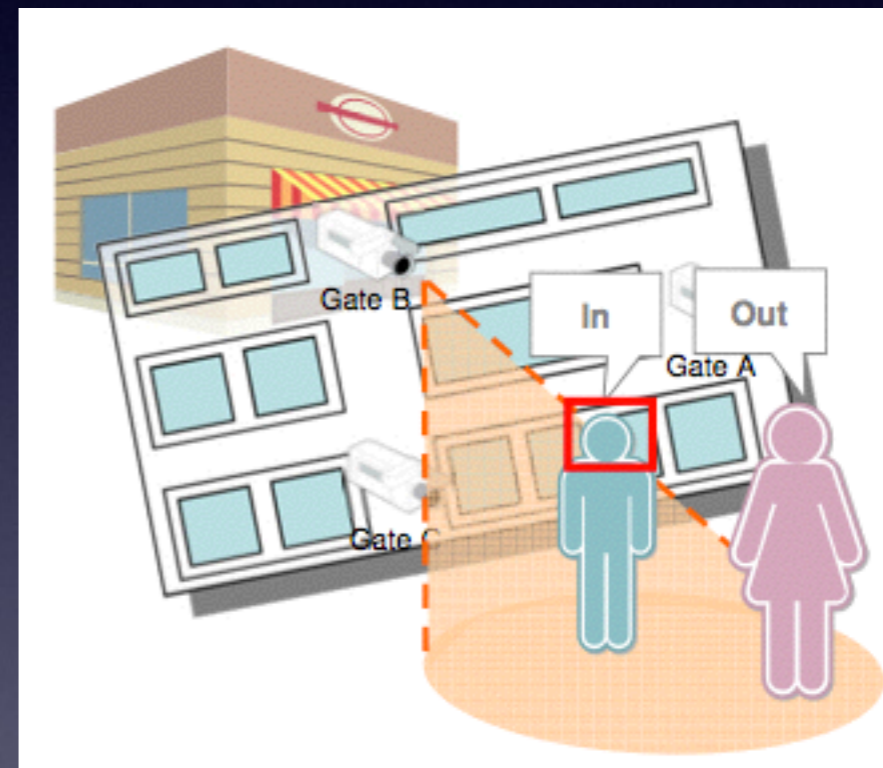

# Field Analyst for Gate

- Install at convenient positions without creating disturbance.
- Max 3 cameras for wide Entrances / Exits or multi-gates
- More useful information gathered

- Automatically detects
  - Gender
  - Age range
  - Date / Time of appearance
  - Location of appearance (when more than one camera used)
  - Time spent at the defined area
- Self defined area inside the area for more accuracy counting

\* Set up your system so that images can be imported from the cameras to the PCs. Refer to the instruction manuals provided with your capture boards and video cameras to set up such configuration.

\* 3 sets of cameras at maximum can be connected.