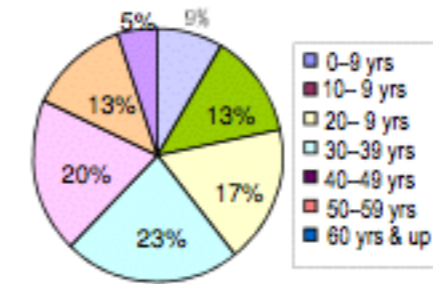

# Field Analyst for Gate

- Install at convenient positions without creating disturbance.
- Max 3 cameras for wide Entrances / Exits or multi-gates
- More useful information gathered

- Automatically detects
  - Gender
  - Age range
  - Date / Time of appearance
  - Location of appearance (when more than one camera used)
  - Time spent at the defined area
- Self defined area inside the area for more accuracy counting

### Shopping Center Visitors Analysis

Visitor Total: 4,600

Weekday Average

Visitor Total: 12,300

Weekend Average

- More meaningful information gathered
- Tailored configuration for unique purpose
- Maximum use for marketing / future business planning / campaign planning
- Tailored reports for unique use is possible (basic reports included)