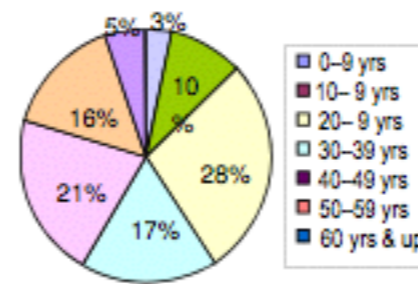

# Field Analyst for Gate

- Install at convenient positions without creating disturbance.
- Max 3 cameras for wide Entrances / Exits or multi-gates
- More useful information gathered

- Automatically detects
  - Gender
  - Age range
  - Date / Time of appearance
  - Location of appearance (when more than one camera used)
  - Time spent at the defined area
- Self defined area inside the area for more accuracy counting

### Shopping Center Visitors Analysis

Visitor Total: 4,600

Weekday Average

Visitor Total: 12,300

Weekend Average

- More meaningful information gathered
- Tailored configuration for unique purpose
- Maximum use for marketing / future business planning / campaign planning
- Tailored reports for unique use is possible (basic reports included)